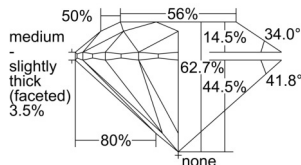

GIA®

FACSIMILE

GIA REPORT 6505415434

Verify this report at GIA.edu

GIA NATURAL DIAMOND DOSSIER®

October 10, 2024
GIA Report Number 6505415434
Shape and Cutting Style ..... Round Brilliant
Measurements ..... 3.82 - 3.84 x 2.40 mm

GRADING RESULTS

Carat Weight ..... 0.21 carat
Color Grade ..... F
Clarity Grade VVS2
Cut Grade ..... Excellent

ADDITIONAL GRADING INFORMATION

Polish ..... Excellent
Symmetry ..... Excellent
Fluorescence ..... None
Clarity Characteristics ..... Feather, Pinpoint
Inscription(s): GIA 6505415434

PROPORTIONS

Profile to actual proportions

GRADING SCALES

GIA COLOR SCALE	GIA CLARITY SCALE	GIA CUT SCALE	
COLOURLESS D	FLAWLESS	EXCELLENT	
E	INTERNALLY FLAWLESS		
F		VVS₁	VERY GOOD
G	VVS₂		
H	VS₁	GOOD	
I			VS₂
J	SI₁	FAIR	
K			SI₂
L	I₁	POOR	
M			I₂
N	I₃		
O			
P			
Q			
R			
S			
T			
U			
V			
W			
X			
Y			
Z