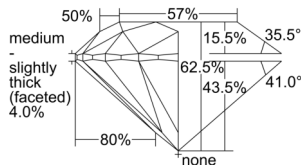

GIA®

FACSIMILE

GIA REPORT 6505416661

Verify this report at GIA.edu

GIA NATURAL DIAMOND DOSSIER®

September 12, 2024
GIA Report Number 6505416661
Shape and Cutting Style ..... Round Brilliant
Measurements ..... 4.33 - 4.36 x 2.72 mm

GRADING RESULTS

Carat Weight ..... 0.31 carat
Color Grade ..... F
Clarity Grade VS2
Cut Grade ..... Excellent

ADDITIONAL GRADING INFORMATION

Polish ..... Excellent
Symmetry ..... Excellent
Fluorescence ..... None
Clarity Characteristics ..... Crystal, Cloud
Inscription(s): GIA 6505416661

PROPORTIONS

Profile to actual proportions

GRADING SCALES

GIA COLOR SCALE	GIA CLARITY SCALE	GIA CUT SCALE	
D	FLAWLESS	EXCELLENT	
E	INTERNALLY FLAWLESS		
F		VVS₁	VERY GOOD
G	VVS₂		
H	VS₁	GOOD	
I	VS₂		
J	SI₁	FAIR	
K	SI₂		
L	I₁	POOR	
M	I₂		
N	I₃		
O			
P			
Q			
R			
S			
T			
U			
V			
W			
X			
Y			
Z