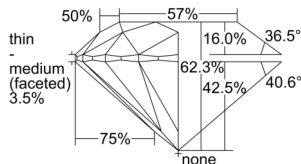

GIA®

FACSIMILE

GIA REPORT 6505418026

Verify this report at GIA.edu

GIA NATURAL DIAMOND DOSSIER®

September 13, 2024
GIA Report Number 6505418026
Shape and Cutting Style ..... Round Brilliant
Measurements ..... 4.72 - 4.74 x 2.95 mm

GRADING RESULTS

Carat Weight ..... 0.40 carat
Color Grade ..... E
Clarity Grade S11
Cut Grade ..... Excellent

ADDITIONAL GRADING INFORMATION

Polish ..... Excellent
Symmetry ..... Excellent
Fluorescence ..... None
Clarity Characteristics ..... Cloud, Crystal
Inscription(s): GIA 6505418026

PROPORTIONS

Profile to actual proportions

GRADING SCALES

GIA COLOR SCALE	GIA CLARITY SCALE	GIA CUT SCALE	
D	FLAWLESS	EXCELLENT	
E	INTERNALLY FLAWLESS		
F		VVS₁	VERY GOOD
G	VVS₂		
H	VS₁	GOOD	
I	VS₂		
J	S1₁	FAIR	
K	S1₂		
L	I₁	POOR	
M	I₂		
N	I₃		
O			
P			
Q			
R			
S			
T			
U			
V			
W			
X			
Y			
Z