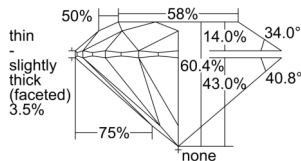

GIA®

FACSIMILE

GIA REPORT 6505420512

Verify this report at GIA.edu

GIA NATURAL DIAMOND DOSSIER®

September 16, 2024
GIA Report Number 6505420512
Shape and Cutting Style ..... Round Brilliant
Measurements ..... 5.11 - 5.13 x 3.10 mm

GRADING RESULTS

Carat Weight ..... 0.50 carat
Color Grade ..... E
Clarity Grade S11
Cut Grade ..... Excellent

ADDITIONAL GRADING INFORMATION

Polish ..... Excellent
Symmetry ..... Excellent
Fluorescence ..... None
Clarity Characteristics ..... Crystal, Cloud, Feather
Inscription(s): GIA 6505420512

PROPORTIONS

Profile to actual proportions

GRADING SCALES

GIA COLOR SCALE	GIA CLARITY SCALE	GIA CUT SCALE	
D	FLAWLESS	EXCELLENT	
E	INTERNALLY FLAWLESS		
F		VVS₁	VERY GOOD
G	VVS₂		
H	VS₁	GOOD	
I	VS₂		
J	S1₁	FAIR	
K	S1₂		
L	I₁	POOR	
M	I₂		
N	I₃		
O			
P			
Q			
R			
S			
T			
U			
V			
W			
X			
Y			
Z