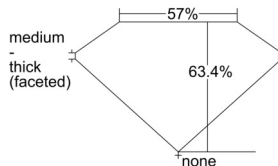

GIA®

FACSIMILE

GIA REPORT 6505420753

Verify this report at GIA.edu

GIA NATURAL DIAMOND DOSSIER®

September 16, 2024
GIA Report Number 6505420753
Shape and Cutting Style ..... Oval Brilliant
Measurements ..... 6.89 x 4.66 x 2.95 mm

GRADING RESULTS

Carat Weight ..... 0.60 carat
Color Grade ..... F
Clarity Grade VS2

ADDITIONAL GRADING INFORMATION

Polish ..... Excellent
Symmetry ..... Very Good
Fluorescence ..... Faint
Clarity Characteristics ..... Feather, Cloud, Crystal
Inscription(s): GIA 6505420753

PROPORTIONS

Profile not to actual proportions

GRADING SCALES

GIA COLOR SCALE		GIA CLARITY SCALE			
COLORLESS	D	VERY VERY SLIGHTLY INCLUDED	FLAWLESS		
	E		INTERNALLY FLAWLESS		
	F	VERY SLIGHTLY INCLUDED	VVS₁		
	G		VVS₂		
	H		VS₁		
	NEAR COLORLESS	I	SLIGHTLY INCLUDED	VS₂	
		J		SI₁	
		FAINT	K	INCLUDED	SI₂
			L		I₁
			M		I₂
VERT LIGHT	N	INCLUDED	I₃		
	O				
	P				
	Q				
	R				
LIGHT	S				
	T				
	U				
	V				
	W				
X					
Y					
Z