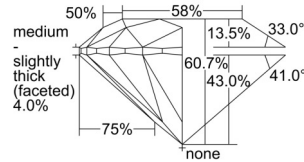

GIA®

FACSIMILE

GIA REPORT 6505421131

Verify this report at GIA.edu

GIA NATURAL DIAMOND DOSSIER®

September 16, 2024
GIA Report Number 6505421131
Shape and Cutting Style ..... Round Brilliant
Measurements ..... 5.17 - 5.21 x 3.15 mm

GRADING RESULTS

Carat Weight ..... 0.52 carat
Color Grade ..... F
Clarity Grade S11
Cut Grade ..... Excellent

ADDITIONAL GRADING INFORMATION

Polish ..... Excellent
Symmetry ..... Excellent
Fluorescence ..... None
Clarity Characteristics ..... Cloud, Feather
Inscription(s): GIA 6505421131

PROPORTIONS

Profile to actual proportions

GRADING SCALES

GIA COLOR SCALE	GIA CLARITY SCALE	GIA CUT SCALE	
D	FLAWLESS	EXCELLENT	
E	INTERNALLY FLAWLESS		
F		VVS₁	VERY GOOD
G	VVS₂		
H	VS₁	GOOD	
I	VS₂		
J	S1₁	FAIR	
K	S1₂		
L	I₁	POOR	
M	I₂		
N	I₃		
O			
P			
Q			
R			
S			
T			
U			
V			
W			
X			
Y			
Z