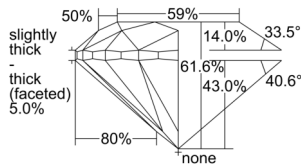

GIA®

FACSIMILE

GIA REPORT 6505422239

Verify this report at GIA.edu

GIA NATURAL DIAMOND DOSSIER®

September 16, 2024
GIA Report Number 6505422239
Shape and Cutting Style ..... Round Brilliant
Measurements ..... 5.03 - 5.05 x 3.11 mm

GRADING RESULTS

Carat Weight ..... 0.50 carat
Color Grade ..... G
Clarity Grade VS1
Cut Grade ..... Very Good

ADDITIONAL GRADING INFORMATION

Polish ..... Very Good
Symmetry ..... Very Good
Fluorescence ..... None
Clarity Characteristics ..... Cavity, Needle
Inscription(s): GIA 6505422239

PROPORTIONS

Profile to actual proportions