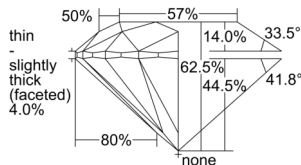

GIA®

FACSIMILE

GIA REPORT 6505422529

Verify this report at GIA.edu

GIA NATURAL DIAMOND DOSSIER®

September 13, 2024
GIA Report Number 6505422529
Shape and Cutting Style ..... Round Brilliant
Measurements ..... 5.07 - 5.10 x 3.18 mm

GRADING RESULTS

Carat Weight ..... 0.50 carat
Color Grade ..... F
Clarity Grade VS2
Cut Grade ..... Excellent

ADDITIONAL GRADING INFORMATION

Polish ..... Excellent
Symmetry ..... Excellent
Fluorescence ..... None
Clarity Characteristics.. Cloud, Crystal, Feather, Indented Natural
Inscription(s): GIA 6505422529

PROPORTIONS

Profile to actual proportions