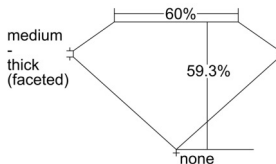

GIA®

FACSIMILE

GIA REPORT 6505423049

Verify this report at GIA.edu

GIA NATURAL DIAMOND DOSSIER®

September 20, 2024
GIA Report Number 6505423049
Shape and Cutting Style ..... Heart Brilliant
Measurements ..... 4.03 x 4.67 x 2.77 mm

GRADING RESULTS

Carat Weight ..... 0.30 carat
Color Grade ..... D
Clarity Grade SI2

ADDITIONAL GRADING INFORMATION

Polish ..... Excellent
Symmetry ..... Excellent
Fluorescence ..... None
Clarity Characteristics ..... Feather
Inscription(s): GIA 6505423049

PROPORTIONS

Profile not to actual proportions

GRADING SCALES

GIA COLOR SCALE		GIA CLARITY SCALE			
COLORLESS	D	VERY VERY SLIGHTLY INCLUDED	FLAWLESS		
	E		INTERNALLY FLAWLESS		
	F	VERY SLIGHTLY INCLUDED	VVS₁		
	G		VVS₂		
	H		VS₁		
	NEAR COLORLESS	I	SLIGHTLY INCLUDED	VS₂	
		J		SI₁	
		FAINT	K	INCLUDED	SI₂
			L		I₁
			M		I₂
VERT LIGHT	N	LIGHT	I₃		
	O				
	P				
	Q				
	R