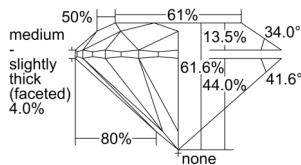

GIA®

FACSIMILE

GIA REPORT 6505423333

Verify this report at GIA.edu

GIA NATURAL DIAMOND DOSSIER®

September 16, 2024
GIA Report Number 6505423333
Shape and Cutting Style ..... Round Brilliant
Measurements ..... 5.12 - 5.16 x 3.16 mm

GRADING RESULTS

Carat Weight ..... 0.51 carat
Color Grade ..... D
Clarity Grade S11
Cut Grade ..... Excellent

ADDITIONAL GRADING INFORMATION

Polish ..... Excellent
Symmetry ..... Excellent
Fluorescence ..... None
Clarity Characteristics ..... Cloud, Crystal
Inscription(s): GIA 6505423333

PROPORTIONS

Profile to actual proportions

GRADING SCALES

GIA COLOR SCALE	GIA CLARITY SCALE	GIA CUT SCALE	
D	FLAWLESS	EXCELLENT	
E	INTERNALLY FLAWLESS		
F		VVS₁	VERY GOOD
G	VVS₂		
H	VS₁	GOOD	
I	VS₂		
J	S1₁	FAIR	
K	S1₂		
L	I₁	POOR	
M	I₂		
N	I₃		
O			
P			
Q			
R			
S			
T			
U			
V			
W			
X			
Y			
Z