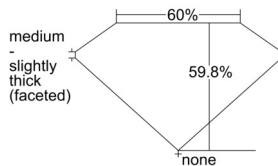

GIA®

FACSIMILE

GIA REPORT 6505423453

Verify this report at GIA.edu

GIA NATURAL DIAMOND DOSSIER®

September 13, 2024
GIA Report Number 6505423453
Shape and Cutting Style ..... Heart Brilliant
Measurements ..... 5.97 x 6.79 x 4.07 mm

GRADING RESULTS

Carat Weight ..... 0.95 carat
Color Grade ..... E
Clarity Grade VS1

ADDITIONAL GRADING INFORMATION

Polish ..... Excellent
Symmetry ..... Excellent
Fluorescence ..... None
Clarity Characteristics ..... Crystal, Pinpoint
Inscription(s): GIA 6505423453

PROPORTIONS

Profile not to actual proportions

GRADING SCALES

GIA COLOR SCALE		GIA CLARITY SCALE			
COLORLESS	D	VERY VERY SLIGHTLY INCLUDED	FLAWLESS		
	E		INTERNALLY FLAWLESS		
	F	VERY SLIGHTLY INCLUDED	VVS₁		
	G		VVS₂		
	H		VS₁		
	NEAR COLORLESS	I	SLIGHTLY INCLUDED	VS₂	
		J		SI₁	
		FAINT	K	INCLUDED	SI₂
			L		I₁
			M		I₂
VERT LIGHT	N	LIGHT	I₃		
	O				
	P				
	Q				
LIGHT	R				
	S				
	T				
	U				
	V				
	Z