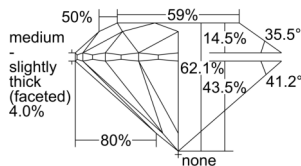

GIA®

FACSIMILE

GIA REPORT 6505423964

Verify this report at GIA.edu

GIA NATURAL DIAMOND DOSSIER®

September 16, 2024
GIA Report Number 6505423964
Shape and Cutting Style ..... Round Brilliant
Measurements ..... 4.52 - 4.54 x 2.81 mm

GRADING RESULTS

Carat Weight ..... 0.35 carat
Color Grade ..... G
Clarity Grade VS2
Cut Grade ..... Excellent

ADDITIONAL GRADING INFORMATION

Polish ..... Excellent
Symmetry ..... Excellent
Fluorescence ..... None
Clarity Characteristics ..... Cloud, Crystal
Inscription(s): GIA 6505423964

PROPORTIONS

Profile to actual proportions

GRADING SCALES

GIA COLOR SCALE	GIA CLARITY SCALE	GIA CUT SCALE	
D	FLAWLESS	EXCELLENT	
E	INTERNALLY FLAWLESS		
F		VVS₁	VERY GOOD
G	VVS₂		
H	VS₁	GOOD	
I	VS₂		
J	SI₁	FAIR	
K	SI₂		
L	I₁	POOR	
M	I₂		
N	I₃		
O			
P			
Q			
R			
S			
T			
U			
V			
W			
X			
Y			
Z