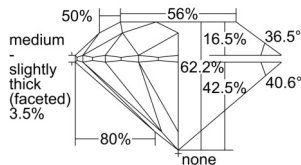

GIA®

FACSIMILE

GIA REPORT 6505424277

Verify this report at GIA.edu

GIA NATURAL DIAMOND DOSSIER®

September 16, 2024
GIA Report Number 6505424277
Shape and Cutting Style ..... Round Brilliant
Measurements ..... 4.29 - 4.31 x 2.67 mm

GRADING RESULTS

Carat Weight ..... 0.30 carat
Color Grade ..... D
Clarity Grade VS1
Cut Grade ..... Excellent

ADDITIONAL GRADING INFORMATION

Polish ..... Excellent
Symmetry ..... Excellent
Fluorescence ..... None
Clarity Characteristics ..... Feather, Pinpoint
Inscription(s): GIA 6505424277

PROPORTIONS

Profile to actual proportions

GRADING SCALES

GIA COLOR SCALE	GIA CLARITY SCALE	GIA CUT SCALE
COLOURLESS	FLAWLESS	EXCELLENT
D	INTERNALLY FLAWLESS	
E	VVS₁	VERY GOOD
F		
G	VVS₂	
H	VS₁	GOOD
I		
J	VS₂	
K	SI₁	FAIR
L		
M	SI₂	
N	I₁	POOR
O		
P	I₂	
Q	I₃	
R		
S		
T		
U		
V		
W		
X		
Y		
Z