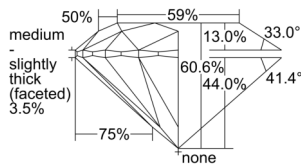

GIA®

FACSIMILE

GIA REPORT 6505424791

Verify this report at GIA.edu

GIA NATURAL DIAMOND DOSSIER®

September 18, 2024
GIA Report Number 6505424791
Shape and Cutting Style ..... Round Brilliant
Measurements ..... 5.11 - 5.15 x 3.11 mm

GRADING RESULTS

Carat Weight ..... 0.50 carat
Color Grade ..... F
Clarity Grade VVS2
Cut Grade ..... Excellent

ADDITIONAL GRADING INFORMATION

Polish ..... Excellent
Symmetry ..... Excellent
Fluorescence ..... Faint
Clarity Characteristics ..... Cloud, Feather, Pinpoint
Inscription(s): GIA 6505424791

PROPORTIONS

Profile to actual proportions

GRADING SCALES

GIA COLOR SCALE	GIA CLARITY SCALE	GIA CUT SCALE	
D	FLAWLESS	EXCELLENT	
E	INTERNALLY FLAWLESS		
F		VVS₁	VERY GOOD
G	VVS₂		
H	VS₁	GOOD	
I	VS₂		
J	SI₁	FAIR	
K	SI₂		
L	I₁	POOR	
M	I₂		
N	I₃		
O			
P			
Q			
R			
S			
T			
U			
V			
W			
X			
Y			
Z