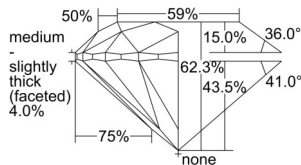

GIA®

FACSIMILE

GIA REPORT 6505427560

Verify this report at GIA.edu

GIA NATURAL DIAMOND DOSSIER®

September 16, 2024
GIA Report Number 6505427560
Shape and Cutting Style ..... Round Brilliant
Measurements ..... 5.64 - 5.68 x 3.53 mm

GRADING RESULTS

Carat Weight ..... 0.70 carat
Color Grade I
Clarity Grade S11
Cut Grade ..... Excellent

ADDITIONAL GRADING INFORMATION

Polish ..... Excellent
Symmetry ..... Excellent
Fluorescence ..... None
Clarity Characteristics ..... Cloud, Crystal, Feather
Inscription(s): GIA 6505427560

PROPORTIONS

Profile to actual proportions

GRADING SCALES

GIA COLOR SCALE	GIA CLARITY SCALE	GIA CUT SCALE	
D	FLAWLESS	EXCELLENT	
E	INTERNALLY FLAWLESS		
F		VVS₁	VERY GOOD
G	VVS₂		
H	VS₁	GOOD	
I	VS₂		
J	S1₁	FAIR	
K	S1₂		
L	I₁	POOR	
M	I₂		
N	I₃		
O			
P			
Q			
R			
S			
T			
U			
V			
W			
X			
Y			
Z