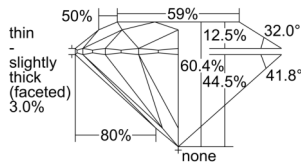

GIA®

FACSIMILE

GIA REPORT 6505434358

Verify this report at GIA.edu

GIA NATURAL DIAMOND DOSSIER®

September 17, 2024
GIA Report Number 6505434358
Shape and Cutting Style ..... Round Brilliant
Measurements ..... 4.46 - 4.47 x 2.70 mm

GRADING RESULTS

Carat Weight ..... 0.32 carat
Color Grade ..... D
Clarity Grade VS1
Cut Grade ..... Excellent

ADDITIONAL GRADING INFORMATION

Polish ..... Excellent
Symmetry ..... Excellent
Fluorescence ..... None
Clarity Characteristics ..... Cloud, Pinpoint
Inscription(s): GIA 6505434358

PROPORTIONS

GRADING SCALES

GIA COLOR SCALE	GIA CLARITY SCALE	GIA CUT SCALE	
D	FLAWLESS	EXCELLENT	
E	INTERNALLY FLAWLESS		
F		VVS₁	VERY GOOD
G	VVS₂		
H	VS₁	GOOD	
I	VS₂		
J	SI₁	FAIR	
K	SI₂		
L	I₁	POOR	
M	I₂		
N	I₃		
O			
P			
Q			
R			
S			
T			
U			
V			
W			
X			
Y			
Z