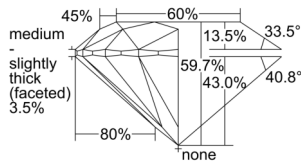

GIA®

FACSIMILE

GIA REPORT 6505437407

Verify this report at GIA.edu

GIA NATURAL DIAMOND DOSSIER®

September 19, 2024
GIA Report Number 6505437407
Shape and Cutting Style ..... Round Brilliant
Measurements ..... 5.81 - 5.83 x 3.47 mm

GRADING RESULTS

Carat Weight ..... 0.72 carat
Color Grade ..... F
Clarity Grade SI2
Cut Grade ..... Excellent

ADDITIONAL GRADING INFORMATION

Polish ..... Excellent
Symmetry ..... Excellent
Fluorescence ..... None
Clarity Characteristics ..... Crystal, Feather
Inscription(s): GIA 6505437407

PROPORTIONS

Profile to actual proportions