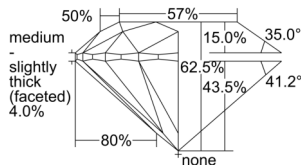

GIA®

FACSIMILE

GIA REPORT 6505437740

Verify this report at GIA.edu

GIA NATURAL DIAMOND DOSSIER®

September 18, 2024
GIA Report Number 6505437740
Shape and Cutting Style ..... Round Brilliant
Measurements ..... 4.54 - 4.56 x 2.84 mm

GRADING RESULTS

Carat Weight ..... 0.36 carat
Color Grade ..... F
Clarity Grade S11
Cut Grade ..... Excellent

ADDITIONAL GRADING INFORMATION

Polish ..... Excellent
Symmetry ..... Excellent
Fluorescence ..... None
Clarity Characteristics ..... Crystal, Feather
Inscription(s): GIA 6505437740

PROPORTIONS

Profile to actual proportions

GRADING SCALES

GIA COLOR SCALE	GIA CLARITY SCALE	GIA CUT SCALE	
D	FLAWLESS	EXCELLENT	
E	INTERNALLY FLAWLESS		
F		VVS₁	VERY GOOD
G	VVS₂		
H	VS₁	GOOD	
I	VS₂		
J	S1₁	FAIR	
K	S1₂		
L	I₁	POOR	
M	I₂		
N	I₃		
O			
P			
Q			
R			
S			
T			
U			
V			
W			
X			
Y			
Z