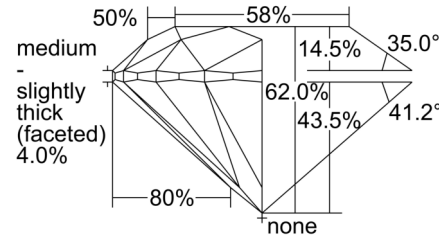

### GRADING RESULTS

Carat Weight ..... 1.01 carat

Color Grade ..... I

Clarity Grade ..... SI1

Cut Grade ..... Excellent

### PROPORTIONS

Profile to actual proportions