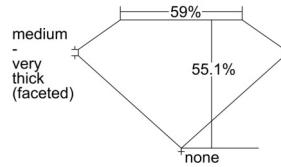

GIA®

FACSIMILE

GIA REPORT 6505441980

Verify this report at GIA.edu

GIA NATURAL DIAMOND DOSSIER®

September 18, 2024
GIA Report Number 6505441980
Shape and Cutting Style ..... Heart Brilliant
Measurements ..... 5.04 x 5.61 x 3.09 mm

GRADING RESULTS

Carat Weight ..... 0.50 carat
Color Grade ..... G
Clarity Grade VS1

ADDITIONAL GRADING INFORMATION

Polish ..... Excellent
Symmetry ..... Excellent
Fluorescence ..... None
Clarity Characteristics ..... Cloud, Feather, Indented Natural
Inscription(s): GIA 6505441980

PROPORTIONS

Profile not to actual proportions

GRADING SCALES

GIA COLOR SCALE		GIA CLARITY SCALE	
COLORLESS	D	VERY VERY SLIGHTLY INCLUDED	FLAWLESS
	E		INTERNALLY FLAWLESS
	F		VVS₁
	G		VVS₂
	H		VS₁
	I		VS₂
	J		SI₁
	K		SI₂
	L		I₁
	M		I₂
NEAR COLORLESS	N	SLIGHTLY INCLUDED	I₃
	O		
	P		
	Q		
	R		
FAINT	S		
	T		
	U		
	V		
	W		
VERY LIGHT	X		
	Y		
	Z		
LIGHT