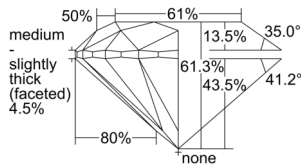

GIA®

FACSIMILE

GIA REPORT 6505444369

Verify this report at GIA.edu

GIA NATURAL DIAMOND DOSSIER®

September 18, 2024
GIA Report Number 6505444369
Shape and Cutting Style ..... Round Brilliant
Measurements ..... 5.25 - 5.29 x 3.23 mm

GRADING RESULTS

Carat Weight ..... 0.56 carat
Color Grade ..... E
Clarity Grade VVS1
Cut Grade ..... Excellent

ADDITIONAL GRADING INFORMATION

Polish ..... Excellent
Symmetry ..... Excellent
Fluorescence ..... None
Clarity Characteristics ..... Pinpoint, Feather
Inscription(s): GIA 6505444369

PROPORTIONS

Profile to actual proportions