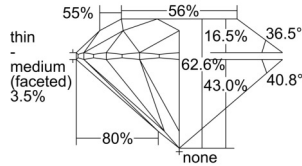

GIA®

FACSIMILE

GIA REPORT 6505444713

Verify this report at GIA.edu

GIA NATURAL DIAMOND DOSSIER®

September 18, 2024
GIA Report Number 6505444713
Shape and Cutting Style ..... Round Brilliant
Measurements ..... 5.71 - 5.74 x 3.59 mm

GRADING RESULTS

Carat Weight ..... 0.72 carat
Color Grade ..... E
Clarity Grade VS1
Cut Grade ..... Excellent

ADDITIONAL GRADING INFORMATION

Polish ..... Excellent
Symmetry ..... Excellent
Fluorescence ..... Faint
Clarity Characteristics..... Crystal, Feather, Pinpoint, Needle
Inscription(s): GIA 6505444713

PROPORTIONS

Profile to actual proportions