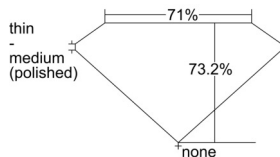

GIA®

FACSIMILE

GIA REPORT 6505445527

Verify this report at GIA.edu

GIA NATURAL DIAMOND DOSSIER®

September 18, 2024
GIA Report Number 6505445527
Shape and Cutting Style ..... Square Modified Brilliant
Measurements ..... 5.14 x 5.11 x 3.74 mm

GRADING RESULTS

Carat Weight ..... 0.82 carat
Color Grade ..... H
Clarity Grade VS1

ADDITIONAL GRADING INFORMATION

Polish ..... Excellent
Symmetry ..... Very Good
Fluorescence ..... Faint
Clarity Characteristics ..... Cavity, Feather, Pinpoint
Inscription(s): GIA 6505445527

PROPORTIONS

Profile not to actual proportions

GRADING SCALES

GIA COLOR SCALE		GIA CLARITY SCALE			
COLORLESS	D	VERY VERY SLIGHTLY INCLUDED	FLAWLESS		
	E		INTERNALLY FLAWLESS		
	F	VERY SLIGHTLY INCLUDED	VVS₁		
	G		VVS₂		
	H		VS₁		
	NEAR COLORLESS	I	SLIGHTLY INCLUDED	VS₂	
		J		SI₁	
		FAINT	K	INCLUDED	SI₂
			L		I₁
			M		I₂
VERT LIGHT	N	LIGHT	I₃		
	O				
	P				
	Q				
	R