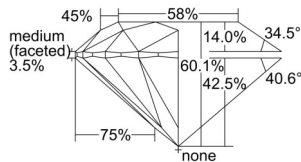

GIA®

FACSIMILE

GIA REPORT 6505445665

Verify this report at GIA.edu

GIA NATURAL DIAMOND DOSSIER®

September 18, 2024
GIA Report Number 6505445665
Shape and Cutting Style ..... Round Brilliant
Measurements ..... 4.53 - 4.54 x 2.73 mm

GRADING RESULTS

Carat Weight ..... 0.34 carat
Color Grade ..... E
Clarity Grade S11
Cut Grade ..... Excellent

ADDITIONAL GRADING INFORMATION

Polish ..... Excellent
Symmetry ..... Excellent
Fluorescence ..... None
Clarity Characteristics ..... Crystal, Cloud, Feather
Inscription(s): GIA 6505445665

PROPORTIONS

Profile to actual proportions

GRADING SCALES

GIA COLOR SCALE

COLORLESS	D
	E
	F
	G
	H
	I
	J
NEAR COLORLESS	K
	L
FAIN	M
	N
	O
	P
VERY LIGHT	Q
	R
	S
	T
	U
	V
	W
	X
	Y
LIGHT	Z

GIA CLARITY SCALE

FLAWLESS	VERY VERY SLIGHTLY INCLUDED	VVS₁	VVS₂	VS₁	VS₂	SI₁	SI₂	I₁	I₂	I₃	
											VERY SLIGHTLY INCLUDED
INTERNALLY FLAWLESS											

GIA CUT SCALE

EXCELLENT
VERY GOOD
GOOD
FAIR
POOR