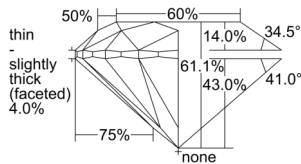

GIA®

FACSIMILE

GIA REPORT 6505450047

Verify this report at GIA.edu

GIA NATURAL DIAMOND DOSSIER®

September 18, 2024
GIA Report Number 6505450047
Shape and Cutting Style ..... Round Brilliant
Measurements ..... 5.08 - 5.10 x 3.11 mm

GRADING RESULTS

Carat Weight ..... 0.50 carat
Color Grade ..... G
Clarity Grade VS1
Cut Grade ..... Excellent

ADDITIONAL GRADING INFORMATION

Polish ..... Excellent
Symmetry ..... Excellent
Fluorescence ..... Medium Blue
Clarity Characteristics ..... Indented Natural, Pinpoint
Inscription(s): GIA 6505450047

PROPORTIONS

Profile to actual proportions

GRADING SCALES

GIA COLOR SCALE	GIA CLARITY SCALE	GIA CUT SCALE	
D	FLAWLESS	EXCELLENT	
E	INTERNALLY FLAWLESS		
F		VVS₁	VERY GOOD
G	VVS₂		
H	VS₁	GOOD	
I	VS₂		
J	SI₁	FAIR	
K	SI₂		
L	I₁	POOR	
M	I₂		
N	I₃		
O			
P			
Q			
R			
S			
T			
U			
V			
W			
X			
Y			
Z