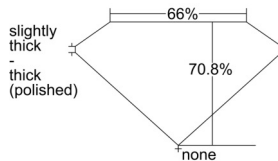

GIA®

FACSIMILE

GIA REPORT 6505451563

Verify this report at GIA.edu

GIA NATURAL DIAMOND DOSSIER®

September 19, 2024
GIA Report Number 6505451563
Shape and Cutting Style ..... Rectangular Step Cut
Measurements ..... 6.47 x 3.48 x 2.46 mm

GRADING RESULTS

Carat Weight ..... 0.57 carat
Color Grade ..... E
Clarity Grade VS1

ADDITIONAL GRADING INFORMATION

Polish ..... Excellent
Symmetry ..... Excellent
Fluorescence ..... None
Clarity Characteristics ..... Feather, Pinpoint
Inscription(s): GIA 6505451563

PROPORTIONS

Profile not to actual proportions

GRADING SCALES

GIA COLOR SCALE		GIA CLARITY SCALE			
COLORLESS	D	VERY VERY SLIGHTLY INCLUDED	FLAWLESS		
	E		INTERNALLY FLAWLESS		
	F	VERY SLIGHTLY INCLUDED	VS₁		
	G		VS₂		
	H		VS₁		
	NEAR COLORLESS	I	SLIGHTLY INCLUDED	VS₂	
		J		SI₁	
		FAINT	K	INCLUDED	SI₂
			L		I₁
			M		I₂
VERTICALLY LIGHT	N	INCLUDED	I₃		
	O				
	P				
	Q				
	R				
LIGHT	S				
	T				
	U				
	V				
	W				
	X				
	Y				
	Z