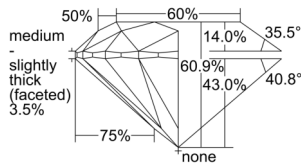

GIA®

FACSIMILE

GIA REPORT 6505452828

Verify this report at GIA.edu

GIA NATURAL DIAMOND DOSSIER®

September 20, 2024
GIA Report Number 6505452828
Shape and Cutting Style ..... Round Brilliant
Measurements ..... 5.20 - 5.24 x 3.18 mm

GRADING RESULTS

Carat Weight ..... 0.54 carat
Color Grade ..... H
Clarity Grade VVS2
Cut Grade ..... Excellent

ADDITIONAL GRADING INFORMATION

Polish ..... Excellent
Symmetry ..... Excellent
Fluorescence ..... Medium Blue
Clarity Characteristics ..... Cloud, Needle, Pinpoint
Inspection(s): GIA 6505452828

PROPORTIONS

Profile to actual proportions

GRADING SCALES

GIA COLOR SCALE

COLORLESS	D
	E
	F
	G
	H
	I
	J
NEAR COLORLESS	K
	L
Faint	M
	N
	O
	P
Very Light	Q
	R
	S
	T
	U
	V
Light	W
	X
	Y
	Z

GIA CLARITY SCALE

FLAWLESS	VERY VERY SLIGHTLY INCLUDED	VVS₁	
			VVS₂
INTERNALLY FLAWLESS	VERY SLIGHTLY INCLUDED	VS₁	
		VS₂	
SLIGHTLY INCLUDED	SLIGHTLY INCLUDED	SI₁	
		SI₂	
INCLUDED	INCLUDED	I₁	
		I₂	
		I₃	

GIA CUT SCALE

EXCELLENT	VERY GOOD	GOOD	FAIR	POOR