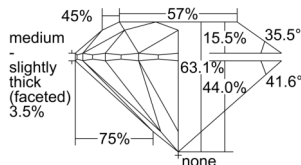

GIA®

FACSIMILE

GIA REPORT 6505454142

Verify this report at GIA.edu

GIA NATURAL DIAMOND DOSSIER®

September 20, 2024
GIA Report Number 6505454142
Shape and Cutting Style ..... Round Brilliant
Measurements ..... 4.69 - 4.72 x 2.97 mm

GRADING RESULTS

Carat Weight ..... 0.40 carat
Color Grade ..... F
Clarity Grade VS2
Cut Grade ..... Excellent

ADDITIONAL GRADING INFORMATION

Polish ..... Excellent
Symmetry ..... Excellent
Fluorescence ..... None
Clarity Characteristics.. Cloud, Crystal, Feather, Indented Natural
Inscription(s): GIA 6505454142

PROPORTIONS

Profile to actual proportions

GRADING SCALES

GIA COLOR SCALE	GIA CLARITY SCALE	GIA CUT SCALE	
D	FLAWLESS	EXCELLENT	
E	INTERNALLY FLAWLESS		
F		VVS₁	VERY GOOD
G	VVS₂		
H	VS₁	GOOD	
I	VS₂		
J	SI₁	FAIR	
K	SI₂		
L	I₁	POOR	
M	I₂		
N	I₃		
O			
P			
Q			
R			
S			
T			
U			
V			
W			
X			
Y			
Z