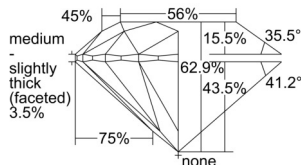

GIA®

FACSIMILE

GIA REPORT 6505454399

Verify this report at GIA.edu

GIA NATURAL DIAMOND DOSSIER®

September 20, 2024
GIA Report Number 6505454399
Shape and Cutting Style ..... Round Brilliant
Measurements ..... 6.17 - 6.19 x 3.88 mm

GRADING RESULTS

Carat Weight ..... 0.91 carat
Color Grade ..... G
Clarity Grade S11
Cut Grade ..... Excellent

ADDITIONAL GRADING INFORMATION

Polish ..... Excellent
Symmetry ..... Excellent
Fluorescence ..... None
Clarity Characteristics ..... Crystal, Cloud, Feather
Inscription(s): GIA 6505454399

PROPORTIONS

Profile to actual proportions

GRADING SCALES

GIA COLOR SCALE	GIA CLARITY SCALE	GIA CUT SCALE	
D	FLAWLESS	EXCELLENT	
E	INTERNALLY FLAWLESS		
F		VVS₁	VERY GOOD
G	VVS₂		
H	VS₁	GOOD	
I	VS₂		
J	S1₁	FAIR	
K	S1₂		
L	I₁	POOR	
M	I₂		
N	I₃		
O			
P			
Q			
R			
S			
T			
U			
V			
W			
X			
Y			
Z