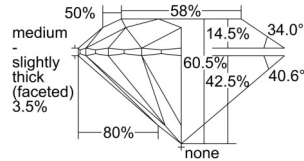

GIA®

FACSIMILE

GIA REPORT 6505454914

Verify this report at GIA.edu

GIA NATURAL DIAMOND DOSSIER®

September 19, 2024
GIA Report Number 6505454914
Shape and Cutting Style ..... Round Brilliant
Measurements ..... 5.47 - 5.49 x 3.32 mm

GRADING RESULTS

Carat Weight ..... 0.61 carat
Color Grade ..... G
Clarity Grade S11
Cut Grade ..... Excellent

ADDITIONAL GRADING INFORMATION

Polish ..... Excellent
Symmetry ..... Excellent
Fluorescence ..... None
Clarity Characteristics ..... Crystal, Cloud, Feather
Inscription(s): GIA 6505454914

PROPORTIONS

Profile to actual proportions

GRADING SCALES

GIA COLOR SCALE	GIA CLARITY SCALE	GIA CUT SCALE	
D	FLAWLESS	EXCELLENT	
E	INTERNALLY FLAWLESS		
F		VVS₁	VERY GOOD
G	VVS₂		
H	VS₁	GOOD	
I	VS₂		
J	S1₁	FAIR	
K	S1₂		
L	I₁	POOR	
M	I₂		
N	I₃		
O			
P			
Q			
R			
S			
T			
U			
V			
W			
X			
Y			
Z