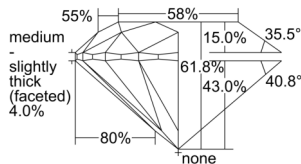

GIA®

FACSIMILE

GIA REPORT 6505455235

Verify this report at GIA.edu

GIA NATURAL DIAMOND DOSSIER®

September 20, 2024
GIA Report Number 6505455235
Shape and Cutting Style ..... Round Brilliant
Measurements ..... 5.91 - 5.94 x 3.67 mm

GRADING RESULTS

Carat Weight ..... 0.80 carat
Color Grade ..... E
Clarity Grade S11
Cut Grade ..... Excellent

ADDITIONAL GRADING INFORMATION

Polish ..... Excellent
Symmetry ..... Excellent
Fluorescence ..... None
Clarity Characteristics ..... Cloud, Crystal, Cavity
Inspection(s): GIA 6505455235

PROPORTIONS

Profile to actual proportions

GRADING SCALES

GIA COLOR SCALE	GIA CLARITY SCALE	GIA CUT SCALE
D	FLAWLESS	EXCELLENT
E	FLAWLESS	
F	INTERNALLY FLAWLESS	VERY GOOD
G	FLAWLESS	
H	VVS₁	GOOD
I	VVS₂	
J	VS₁	FAIR
K	VS₂	
L	S1₁	POOR
M	S1₂	
N	I₁	
O	I₂	
P	I₃	
Q		
R		
S		
T		
U		
V		
W		
X		
Y		
Z