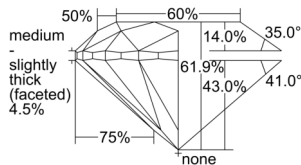

GIA®

FACSIMILE

GIA REPORT 6505455724

Verify this report at GIA.edu

GIA NATURAL DIAMOND DOSSIER®

September 19, 2024
GIA Report Number 6505455724
Shape and Cutting Style ..... Round Brilliant
Measurements ..... 5.75 - 5.78 x 3.57 mm

GRADING RESULTS

Carat Weight ..... 0.75 carat
Color Grade ..... H
Clarity Grade VS2
Cut Grade ..... Excellent

ADDITIONAL GRADING INFORMATION

Polish ..... Excellent
Symmetry ..... Excellent
Fluorescence ..... None
Clarity Characteristics ..... Crystal
Inscription(s): GIA 6505455724

PROPORTIONS

Profile to actual proportions

GRADING SCALES

GIA COLOR SCALE	GIA CLARITY SCALE	GIA CUT SCALE	
D	FLAWLESS	EXCELLENT	
E	INTERNALLY FLAWLESS		
F		VVS₁	VERY GOOD
G	VVS₂		
H	VS₁	GOOD	
I	VS₂		
J	SI₁	FAIR	
K	SI₂		
L	I₁	POOR	
M	I₂		
N	I₃		
O			
P			
Q			
R			
S			
T			
U			
V			
W			
X			
Y			
Z