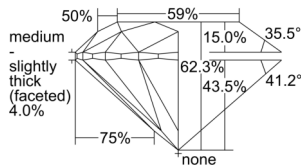

GIA®

FACSIMILE

GIA REPORT 6505456830

Verify this report at GIA.edu

GIA NATURAL DIAMOND DOSSIER®

September 19, 2024
GIA Report Number 6505456830
Shape and Cutting Style ..... Round Brilliant
Measurements ..... 5.05 - 5.09 x 3.16 mm

GRADING RESULTS

Carat Weight ..... 0.50 carat
Color Grade ..... K
Clarity Grade VS1
Cut Grade ..... Excellent

ADDITIONAL GRADING INFORMATION

Polish ..... Excellent
Symmetry ..... Excellent
Fluorescence ..... None
Clarity Characteristics ..... Crystal, Needle, Pinpoint
Inspection(s): GIA 6505456830

PROPORTIONS

Profile to actual proportions

GRADING SCALES

GIA COLOR SCALE	GIA CLARITY SCALE	GIA CUT SCALE	
D	FLAWLESS	EXCELLENT	
E	INTERNALLY FLAWLESS		
F		VVS₁	VERY GOOD
G	VVS₂		
H	VS₁	GOOD	
I	VS₂		
J	SI₁	FAIR	
K	SI₂		
L	I₁	POOR	
M	I₂		
N	I₃		
O			
P			
Q			
R			
S			
T			
U			
V			
W			
X			
Y			
Z