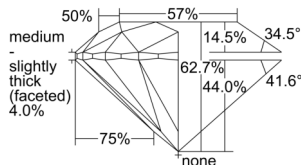

GIA®

FACSIMILE

GIA REPORT 6505458391

Verify this report at GIA.edu

GIA NATURAL DIAMOND DOSSIER®

October 04, 2024
GIA Report Number 6505458391
Shape and Cutting Style ..... Round Brilliant
Measurements ..... 5.04 - 5.07 x 3.17 mm

GRADING RESULTS

Carat Weight ..... 0.50 carat
Color Grade ..... H
Clarity Grade S11
Cut Grade ..... Excellent

ADDITIONAL GRADING INFORMATION

Polish ..... Excellent
Symmetry ..... Excellent
Fluorescence ..... None
Clarity Characteristics ..... Crystal, Cloud
Inscription(s): GIA 6505458391

PROPORTIONS

Profile to actual proportions

GRADING SCALES

GIA COLOR SCALE	GIA CLARITY SCALE	GIA CUT SCALE	
D	FLAWLESS	EXCELLENT	
E	INTERNALLY FLAWLESS		
F		VVS₁	VERY GOOD
G	VVS₂		
H	VS₁	GOOD	
I	VS₂		
J	S1₁	FAIR	
K	S1₂		
L	I₁	POOR	
M	I₂		
N	I₃		
O			
P			
Q			
R			
S			
T			
U			
V			
W			
X			
Y			
Z