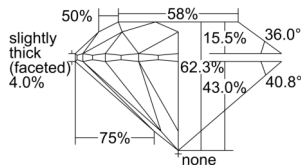

GIA®

FACSIMILE

GIA REPORT 6505459590

Verify this report at GIA.edu

GIA NATURAL DIAMOND DOSSIER®

September 19, 2024
GIA Report Number 6505459590
Shape and Cutting Style ..... Round Brilliant
Measurements ..... 5.88 - 5.91 x 3.67 mm

GRADING RESULTS

Carat Weight ..... 0.80 carat
Color Grade ..... J
Clarity Grade VS1
Cut Grade ..... Excellent

ADDITIONAL GRADING INFORMATION

Polish ..... Excellent
Symmetry ..... Excellent
Fluorescence ..... None
Clarity Characteristics ..... Cloud
Inscription(s): GIA 6505459590

PROPORTIONS

Profile to actual proportions

GRADING SCALES

GIA COLOR SCALE	GIA CLARITY SCALE	GIA CUT SCALE	
D	FLAWLESS	EXCELLENT	
E	INTERNALLY FLAWLESS		
F		VVS₁	VERY GOOD
G	VVS₂		
H	VS₁	GOOD	
I	VS₂		
J	SI₁	FAIR	
K	SI₂		
L	I₁	POOR	
M	I₂		
N	I₃		
O			
P			
Q			
R			
S			
T			
U			
V			
W			
X			
Y			
Z