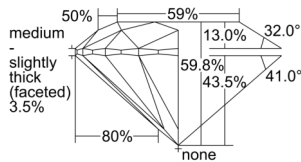

GIA®

FACSIMILE

GIA REPORT 6505459831

Verify this report at GIA.edu

GIA NATURAL DIAMOND DOSSIER®

September 20, 2024
GIA Report Number 6505459831
Shape and Cutting Style ..... Round Brilliant
Measurements ..... 5.25 - 5.28 x 3.15 mm

GRADING RESULTS

Carat Weight ..... 0.53 carat
Color Grade I
Clarity Grade VVS2
Cut Grade ..... Excellent

ADDITIONAL GRADING INFORMATION

Polish ..... Excellent
Symmetry ..... Excellent
Fluorescence ..... Faint
Clarity Characteristics ..... Needle
Inscription(s): GIA 6505459831

PROPORTIONS

Profile to actual proportions

GRADING SCALES

GIA COLOR SCALE	GIA CLARITY SCALE	GIA CUT SCALE
COLOURLESS	FLAWLESS	EXCELLENT
D	INTERNALLY FLAWLESS	
E	VVS₁	VERY GOOD
F		
G	VVS₂	
H	VS₁	GOOD
I		
J	VS₂	
K	SI₁	FAIR
L		
M	SI₂	
N	I₁	POOR
O		
P	I₂	
Q	I₃	
R		
S		
T		
U		
V		
W		
X		
Y		
Z