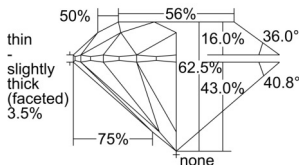

GIA®

FACSIMILE

GIA REPORT 6505469243

Verify this report at GIA.edu

GIA NATURAL DIAMOND DOSSIER®

September 23, 2024
GIA Report Number 6505469243
Shape and Cutting Style ..... Round Brilliant
Measurements ..... 4.69 - 4.72 x 2.94 mm

GRADING RESULTS

Carat Weight ..... 0.40 carat
Color Grade ..... G
Clarity Grade VS2
Cut Grade ..... Excellent

ADDITIONAL GRADING INFORMATION

Polish ..... Excellent
Symmetry ..... Very Good
Fluorescence ..... None
Clarity Characteristics.... Feather, Crystal, Knot, Indented Natural
Inscription(s): GIA 6505469243

PROPORTIONS

GRADING SCALES

GIA COLOR SCALE	GIA CLARITY SCALE	GIA CUT SCALE
COLOURLESS	FLAWLESS	EXCELLENT
D	INTERNALLY FLAWLESS	
E	VVS₁	VERY GOOD
F		
G	VVS₂	
H	VS₁	GOOD
I		
J	VS₂	
K	SI₁	FAIR
L		
M	SI₂	
N	I₁	POOR
O		
P		
Q	I₂	
R		
S	I₃	
T		
U		
V		
W		
X		
Y		
Z