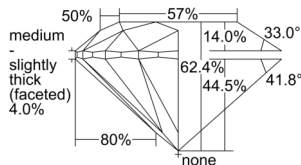

GIA®

FACSIMILE

GIA REPORT 6505470156

Verify this report at GIA.edu

GIA NATURAL DIAMOND DOSSIER®

September 23, 2024
GIA Report Number **6505470156**
Shape and Cutting Style ..... **Round Brilliant**
Measurements ..... **3.62 - 3.65 x 2.27 mm**

GRADING RESULTS

Carat Weight ..... **0.18 carat**
Color Grade ..... **E**
Clarity Grade **VVS2**
Cut Grade ..... **Excellent**

ADDITIONAL GRADING INFORMATION

Polish ..... **Excellent**
Symmetry ..... **Excellent**
Fluorescence ..... **None**
Clarity Characteristics..... **Cloud, Feather, Pinpoint, Indented**
Natural

Inscription(s): GIA 6505470156

PROPORTIONS

Profile to actual proportions

GRADING SCALES

GIA COLOR SCALE	GIA CLARITY SCALE	GIA CUT SCALE
D	FLAWLESS	EXCELLENT
E	FLAWLESS	
F	INTERNALLY FLAWLESS	VERY GOOD
G	FLAWLESS	
H	VVS₁	GOOD
I	VVS₂	
J	VS₁	FAIR
K	VS₂	
L	SI₁	POOR
M	SI₂	
N	I₁	
O	I₂	
P	I₃