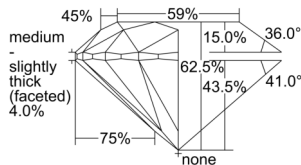

GIA®

FACSIMILE

GIA REPORT 6505472449

Verify this report at GIA.edu

GIA NATURAL DIAMOND DOSSIER®

September 20, 2024
GIA Report Number 6505472449
Shape and Cutting Style ..... Round Brilliant
Measurements ..... 5.31 - 5.38 x 3.34 mm

GRADING RESULTS

Carat Weight ..... 0.60 carat
Color Grade ..... H
Clarity Grade VVS2
Cut Grade ..... Excellent

ADDITIONAL GRADING INFORMATION

Polish ..... Excellent
Symmetry ..... Very Good
Fluorescence ..... None
Clarity Characteristics ..... Pinpoint, Indented Natural
Inscription(s): GIA 6505472449

PROPORTIONS

Profile to actual proportions

GRADING SCALES

GIA COLOR SCALE	GIA CLARITY SCALE	GIA CUT SCALE	
D	FLAWLESS	EXCELLENT	
E	INTERNALLY FLAWLESS		
F		VVS₁	VERY GOOD
G	VVS₂		
H	VS₁	GOOD	
I	VS₂		
J	SI₁	FAIR	
K	SI₂		
L	I₁	POOR	
M	I₂		
N	I₃		
O			
P			
Q			
R			
S			
T			
U			
V			
W			
X			
Y			
Z