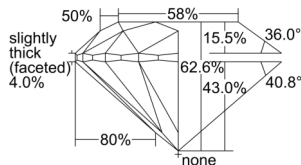

GIA®

FACSIMILE

GIA REPORT 6505472576

Verify this report at GIA.edu

GIA NATURAL DIAMOND DOSSIER®

September 23, 2024
GIA Report Number 6505472576
Shape and Cutting Style ..... Round Brilliant
Measurements ..... 5.38 - 5.41 x 3.38 mm

GRADING RESULTS

Carat Weight ..... 0.61 carat
Color Grade ..... H
Clarity Grade SI2
Cut Grade ..... Excellent

ADDITIONAL GRADING INFORMATION

Polish ..... Excellent
Symmetry ..... Excellent
Fluorescence ..... None
Clarity Characteristics ..... Crystal, Cloud
Inscription(s): GIA 6505472576

PROPORTIONS

Profile to actual proportions

GRADING SCALES

GIA COLOR SCALE	GIA CLARITY SCALE	GIA CUT SCALE
COLOREDNESS	FLAWLESS	EXCELLENT
D	INTERNALLY FLAWLESS	
E	VVS₁	VERY GOOD
F		
G	VS₁	GOOD
H		
I	SI₁	FAIR
J		
K	I₁	POOR
L		
M	I₂	
N		
O	I₃	
P		
Q		
R		
S		
T		
U		
V		
W		
X		
Y		
Z