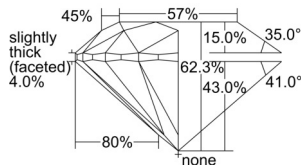

GIA®

FACSIMILE

GIA REPORT 6505472813

Verify this report at [GIA.edu](https://reportcheck.gia.edu)

GIA NATURAL DIAMOND DOSSIER®

September 23, 2024
GIA Report Number 6505472813
Shape and Cutting Style ..... Round Brilliant
Measurements ..... 5.07 - 5.10 x 3.17 mm

GRADING RESULTS

Carat Weight ..... 0.51 carat
Color Grade ..... G
Clarity Grade VS1
Cut Grade ..... Excellent

ADDITIONAL GRADING INFORMATION

Polish ..... Excellent
Symmetry ..... Excellent
Fluorescence ..... Strong Blue
Clarity Characteristics ..... Crystal, Needle, Pinpoint
Inscription(s): GIA 6505472813

PROPORTIONS

Profile to actual proportions

GRADING SCALES

GIA COLOR SCALE	GIA CLARITY SCALE	GIA CUT SCALE	
COLOURLESS	FLAWLESS	EXCELLENT	
D	INTERNALLY FLAWLESS		
E	VERY VERY SLIGHTLY INCLUDED	VERY GOOD	
F			VVS₁
G	VVS₂	GOOD	
H	VS₁		
I	VS₂	FAIR	
J	SI₁		
K	SI₂	POOR	
L	I₁		
M	I₂		
N	I₃		
O			
P			
Q			
R			
S			
T			
U			
V			
W			
X			
Y			
Z