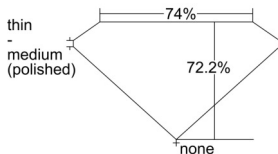

GIA®

FACSIMILE

GIA REPORT 6505474156

Verify this report at GIA.edu

GIA NATURAL DIAMOND DOSSIER®

September 23, 2024
GIA Report Number 6505474156
Shape and Cutting Style ..... Square Modified Brilliant
Measurements ..... 4.43 x 4.42 x 3.19 mm

GRADING RESULTS

Carat Weight ..... 0.52 carat
Color Grade I
Clarity Grade VVS2

ADDITIONAL GRADING INFORMATION

Polish ..... Excellent
Symmetry ..... Excellent
Fluorescence ..... Faint
Clarity Characteristics ..... Needle, Pinpoint
Inscription(s): GIA 6505474156

PROPORTIONS

Profile not to actual proportions

GRADING SCALES

GIA COLOR SCALE		GIA CLARITY SCALE			
COLORLESS	D	VERY VERY SLIGHTLY INCLUDED	FLAWLESS		
	E		INTERNALLY FLAWLESS		
	F		VVS₁		
	NEAR COLORLESS	G	VERY SLIGHTLY INCLUDED	VVS₂	
		H		VS₁	
		FAINT	I	SLIGHTLY INCLUDED	VS₂
			J		SI₁
			K		SI₂
	LIGHT	L	INCLUDED	I₁	
		M		I₂	
N		I₃			
O					
P					
Q					
R