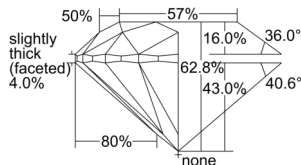

GIA®

FACSIMILE

GIA NATURAL DIAMOND DOSSIER®

September 30, 2024
GIA Report Number 6505474465
Shape and Cutting Style ..... Round Brilliant
Measurements ..... 5.61 - 5.65 x 3.53 mm

GRADING RESULTS

Carat Weight ..... 0.70 carat
Color Grade I
Clarity Grade VS2
Cut Grade ..... Excellent

ADDITIONAL GRADING INFORMATION

Polish ..... Excellent
Symmetry ..... Excellent
Fluorescence ..... None
Clarity Characteristics ..... Cloud
Inscription(s): GIA 6505474465

GIA REPORT 6505474465

Verify this report at GIA.edu

PROPORTIONS

Profile to actual proportions