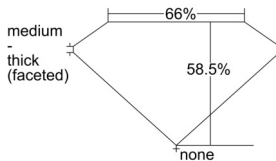

GIA®

FACSIMILE

GIA REPORT 6505475979

Verify this report at GIA.edu

GIA NATURAL DIAMOND DOSSIER®

October 10, 2024
GIA Report Number 6505475979
Shape and Cutting Style ..... Marquise Brilliant
Measurements ..... 8.99 x 4.13 x 2.42 mm

GRADING RESULTS

Carat Weight ..... 0.51 carat
Color Grade ..... D
Clarity Grade ..... Internally Flawless

ADDITIONAL GRADING INFORMATION

Polish ..... Excellent
Symmetry ..... Excellent
Fluorescence ..... None
Clarity Characteristics ..... Minor Details of Polish
Inspection(s): GIA 6505475979

PROPORTIONS

Profile not to actual proportions

GRADING SCALES

GIA COLOR SCALE		GIA CLARITY SCALE	
COLORLESS	D	VERY VERY SLIGHTLY INCLUDED	FLAWLESS
	E		INTERNALLY FLAWLESS
	F		VVS₁
	G		VVS₂
	H		VS₁
	I		VS₂
	J		SI₁
	K		SI₂
	L		I₁
	M		I₂
NEAR COLORLESS	N	SLIGHTLY INCLUDED	I₃
	O		
	P		
	Q		
FAINT	R		
	S		
	T		
	U		
VERT LIGHT	V		
	W		
	X		
	Y		
LIGHT	Z