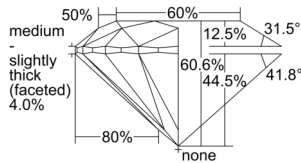

GIA®

FACSIMILE

GIA REPORT 6505477908

Verify this report at GIA.edu

GIA NATURAL DIAMOND DOSSIER®

September 25, 2024
GIA Report Number 6505477908
Shape and Cutting Style ..... Round Brilliant
Measurements ..... 4.79 - 4.82 x 2.91 mm

GRADING RESULTS

Carat Weight ..... 0.41 carat
Color Grade ..... G
Clarity Grade S11
Cut Grade ..... Excellent

ADDITIONAL GRADING INFORMATION

Polish ..... Excellent
Symmetry ..... Excellent
Fluorescence ..... Strong Blue
Clarity Characteristics ..... Feather, Crystal
Inscription(s): GIA 6505477908

PROPORTIONS

Profile to actual proportions

GRADING SCALES

GIA COLOR SCALE	GIA CLARITY SCALE	GIA CUT SCALE	
D	FLAWLESS	EXCELLENT	
E	INTERNALLY FLAWLESS		
F		VVS₁	VERY GOOD
G	VVS₂		
H	VS₁	GOOD	
I	VS₂		
J	S1₁	FAIR	
K	S1₂		
L	I₁	POOR	
M	I₂		
N	I₃		
O			
P			
Q			
R			
S			
T			
U			
V			
W			
X			
Y			
Z