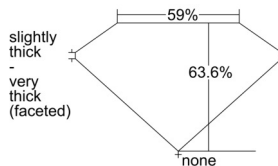

GIA®

FACSIMILE

GIA REPORT 6505478524

Verify this report at GIA.edu

GIA NATURAL DIAMOND DOSSIER®

September 23, 2024
GIA Report Number 6505478524
Shape and Cutting Style ..... Oval Brilliant
Measurements ..... 6.85 x 4.98 x 3.17 mm

GRADING RESULTS

Carat Weight ..... 0.70 carat
Color Grade ..... D
Clarity Grade S11

ADDITIONAL GRADING INFORMATION

Polish ..... Excellent
Symmetry ..... Very Good
Fluorescence ..... None
Clarity Characteristics ..... Crystal, Cavity, Feather
Inscription(s): GIA 6505478524

PROPORTIONS

Profile not to actual proportions

GRADING SCALES

GIA COLOR SCALE		GIA CLARITY SCALE		
NEAR COLORLESS	D	VERY VERY SLIGHTLY INCLUDED	FLAWLESS	
	E		INTERNALLY FLAWLESS	
	F	VERY SLIGHTLY INCLUDED	VVS₁	
	G		VVS₂	
	H		VS₁	
	FAINT	I	SLIGHTLY INCLUDED	VS₂
		J		S1₁
		K	INCLUDED	S1₂
		L		I₁
		M		I₂
N		I₃		
LIGHT	O			
	P			
	Q			
	R			
	S			
	T			
	U			
	V			
	W			
	X			
	Y			
	Z