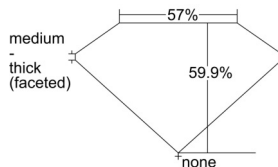

GIA®

FACSIMILE

GIA REPORT 6505478885

Verify this report at GIA.edu

GIA NATURAL DIAMOND DOSSIER®

September 24, 2024
GIA Report Number 6505478885
Shape and Cutting Style ..... Heart Brilliant
Measurements ..... 5.18 x 5.82 x 3.49 mm

GRADING RESULTS

Carat Weight ..... 0.61 carat
Color Grade ..... F
Clarity Grade VS1

ADDITIONAL GRADING INFORMATION

Polish ..... Excellent
Symmetry ..... Excellent
Fluorescence ..... Faint
Clarity Characteristics ..... Crystal, Pinpoint
Inscription(s): GIA 6505478885

PROPORTIONS

Profile not to actual proportions

GRADING SCALES

GIA COLOR SCALE		GIA CLARITY SCALE			
COLORLESS	D	VERY VERY SLIGHTLY INCLUDED	FLAWLESS		
	E		INTERNALLY FLAWLESS		
	F	VERY SLIGHTLY INCLUDED	VVS₁		
	G		VVS₂		
	H		VS₁		
	NEAR COLORLESS	I	SLIGHTLY INCLUDED	VS₂	
		J		SI₁	
		FAINT	K	INCLUDED	SI₂
			L		I₁
			M		I₂
VERT LIGHT	N		INCLUDED	I₃	
	O				
	P				
	Q				
	LIGHT		R		
		S			
		T			
U					
V					
W					
X					
Y					
Z