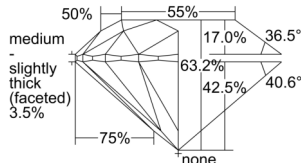

GIA®

FACSIMILE

GIA REPORT 6505478944

Verify this report at GIA.edu

GIA NATURAL DIAMOND DOSSIER®

September 23, 2024
GIA Report Number 6505478944
Shape and Cutting Style ..... Round Brilliant
Measurements ..... 4.88 - 4.92 x 3.09 mm

GRADING RESULTS

Carat Weight ..... 0.46 carat
Color Grade ..... F
Clarity Grade VS2
Cut Grade ..... Excellent

ADDITIONAL GRADING INFORMATION

Polish ..... Excellent
Symmetry ..... Very Good
Fluorescence ..... None
Clarity Characteristics ..... Cloud
Inscription(s): GIA 6505478944

PROPORTIONS

Profile to actual proportions

GRADING SCALES

GIA COLOR SCALE	GIA CLARITY SCALE	GIA CUT SCALE
D	FLAWLESS	EXCELLENT
E	INTERNALLY FLAWLESS	
F	VVS₁	VERY GOOD
G		
H	VS₁	GOOD
I		
J	VS₂	FAIR
K		
L	SI₁	POOR
M		
N	I₁	
O		
P	I₂	
Q		
R	I₃	
S		
T		
U		
V		
W		
X		
Y		
Z