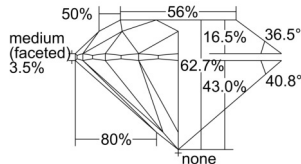

GIA®

FACSIMILE

GIA REPORT 6505479311

Verify this report at GIA.edu

GIA NATURAL DIAMOND DOSSIER®

September 23, 2024
GIA Report Number 6505479311
Shape and Cutting Style ..... Round Brilliant
Measurements ..... 4.27 - 4.30 x 2.68 mm

GRADING RESULTS

Carat Weight ..... 0.30 carat
Color Grade ..... E
Clarity Grade SI2
Cut Grade ..... Excellent

ADDITIONAL GRADING INFORMATION

Polish ..... Excellent
Symmetry ..... Excellent
Fluorescence ..... None
Clarity Characteristics ..... Cloud
Inscription(s): GIA 6505479311

PROPORTIONS

Profile to actual proportions

GRADING SCALES

GIA COLOR SCALE	GIA CLARITY SCALE	GIA CUT SCALE
Colorless	Flawless	Excellent
Near Colorless	Internally Flawless	
Faint	VVS₁	Very Good
Very Light	VVS₂	
Light	VS₁	Good
	VS₂	
	SI₁	Fair
	SI₂	
	I₁	Poor
	I₂	
	I₃