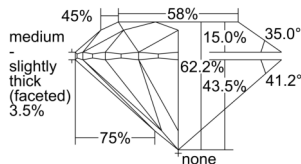

GIA®

FACSIMILE

GIA REPORT 6505479341

Verify this report at GIA.edu

GIA NATURAL DIAMOND DOSSIER®

September 23, 2024
GIA Report Number 6505479341
Shape and Cutting Style ..... Round Brilliant
Measurements ..... 5.07 - 5.11 x 3.17 mm

GRADING RESULTS

Carat Weight ..... 0.50 carat
Color Grade ..... E
Clarity Grade VVS1
Cut Grade ..... Excellent

ADDITIONAL GRADING INFORMATION

Polish ..... Excellent
Symmetry ..... Excellent
Fluorescence ..... None
Clarity Characteristics ..... Pinpoint
Inscription(s): GIA 6505479341

PROPORTIONS

Profile to actual proportions

GRADING SCALES

GIA COLOR SCALE	GIA CLARITY SCALE	GIA CUT SCALE	
D	FLAWLESS	EXCELLENT	
E	INTERNALLY FLAWLESS		
F		VVS₁	VERY GOOD
G	VVS₂		
H	VS₁	GOOD	
I	VS₂		
J	SI₁	FAIR	
K	SI₂		
L	I₁	POOR	
M			
N			
O	I₂		
P			
Q			
R	I₃		
S			
T			
U			
V			
W			
X			
Y			
Z